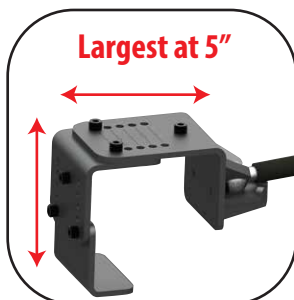

WHEEL ARM™

100 Lbs CAPACITY

Worldwide Patent Pending

Part # 92100

Set of 2

Magnetic
Tool Trays
Included

The OMEGA Wheel Arm™ is a great accessory to efficiently hold tires on a vehicle lift arm.

The Wheel Arm holds the tire at lift arm height and is handy with tire rotations and brake jobs.

Easily accessible for mechanic to put on or take off tire from the vehicle.

The bar can be folded up or sideways when not in use to save space.

Avoid bending over to put down or pick up a tire.

SFA Companies • 10939 N Pomona Ave • Kansas City, MO 64153
888-332-6419 • 816-891-6390

All copy rights reserved. April 2014

WHEEL ARM™

**100 Lbs
CAPACITY**

Worldwide Patent Pending

Part # 92100

Set of 2

With the adjustable design, it can easily be used on lift arms of varying thickness.

Easy to adjust by hand and tighten on the frame with an allen wrench.